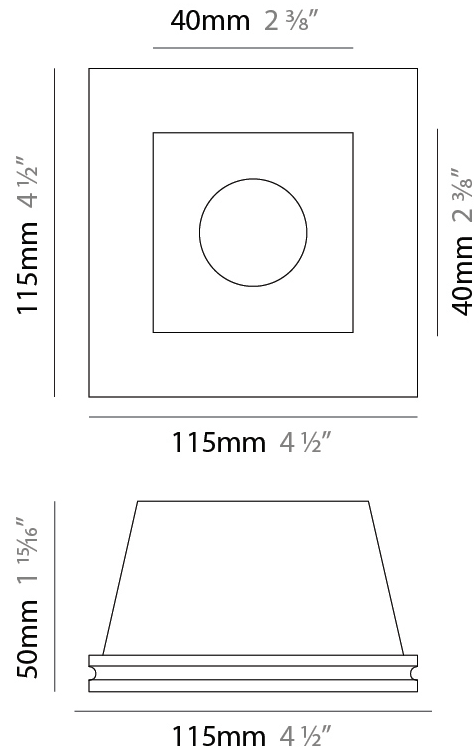

GENERAL

Series: Invisibili
 Brand: Panzeri
 Division: Design
 Mounting Type: Trimless
 Mounting Location: Ceiling
 Subcategory: Downlight

PHYSICAL

Shape: Rectangle
 Length (mm): 115
 Length (in): 4 1/2
 Width (mm): 115
 Width (in): 4 1/2
 Height (mm): 50
 Height (in): 1 15/16
 Min. Recessing Depth (mm): 135
 Min. Recessing Depth (in): 5 5/16
 Light Distribution: Direct
 Weight (kg): 0.45
 Weight (lbs): 0.99
 Fixture Finish: WHI
 Fixture Material: Plaster

LED module included.
6.8W and 8.5W versions shown.
See fixture specifications.

PROJECT
TYPE
SPECIFIER
QUANTITY
DATE

INVISIBILI TRIMLESS

D86290R9

base number

- To build a product code in our configurator select the specify button on the base model # product page
- To build a manual product code on this datasheet choose from the options listed below in blue font and add the suffix to the base model #

GENERAL

Series: Invisibili
 Brand: Panzeri
 Division: Design
 Mounting Type: Trimless
 Mounting Location: Ceiling

PHYSICAL

Shape: Rectangle
 Length (mm): 295
 Length (in): 11 ⁵/₈
 Width (mm): 430
 Width (in): 16 ¹⁵/₁₆
 Depth (mm): 70
 Depth (in): 2 ³/₄
 Min. Recessing Depth (mm): 135
 Min. Recessing Depth (in): 5 ⁵/₁₆
 Light Distribution: Asymmetric
 Weight (kg): 3.53
 Weight (lbs): 7.78
 Diffuser: Opal Glass
 Fixture Finish: WHI
 Fixture Material: Plaster
 Cut-out Measurements: 305mm / 11 3/4" x 440mm / 17 1/4"